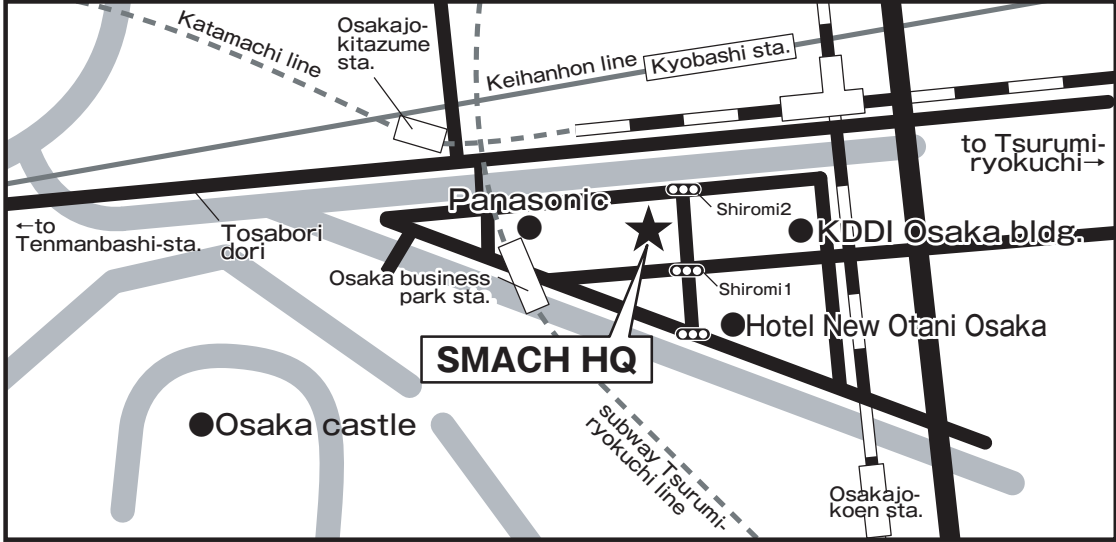

Head Quarter
 14F TWIN21 MID Tower, 2-1-61 Shiromi, Chuo-ku,
 Osaka 540-6114, JAPAN

Access

By train: 10 minutes by walk from "Kyobashi sta." on JR Osaka Kanjo-line
 By car: There is an underground parking with charge nearby.

Ryukoku REC, 1-5 Yokotani, Seta Oe-Cho, Otsu,
 Shiga 520-2194, JAPAN

Access

By train: About 10 minutes by bus to Ryukoku University (Seta campus) from "Seta sta." on JR Biwako line.
 By car: Please contact us before visiting us.
 Ryukoku University Seta campus's parking is available for use.